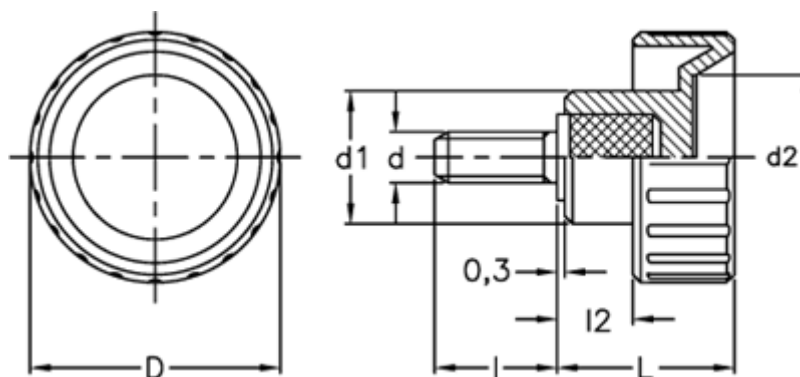

Data Sheet

Article number: 2302006666
Description: E+G Fluted grip knob
BT.25 p-M8x25

Measures

d = 25
d1 = 16
d2 = 15
d 6g = M8
l = 25
L = 19.0
l2 = 8.0